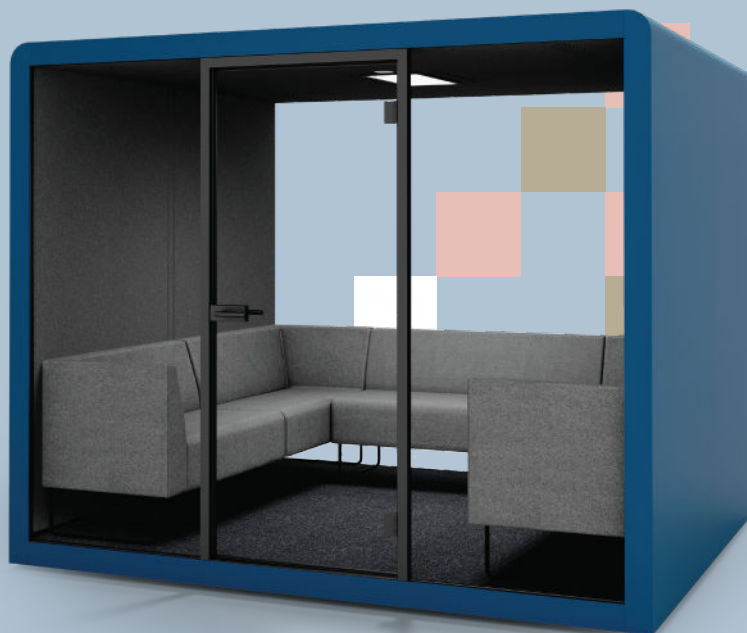

## Stay comfortable.

Space XL is the ultimate haven for those seeking comfort and silence. Its spaciousness and quality ventilation evokes clarity and ease in decision making.

The modular structure means that you can change your Space size whenever you need to. By adding another module you can upgrade your Space to fit up to 16 people.

### Size

Exterior 280 x 229 x 242 cm  
110 x 90 x 95 in

Interior 260 x 205 x 236 cm  
102 x 81 x 93 in