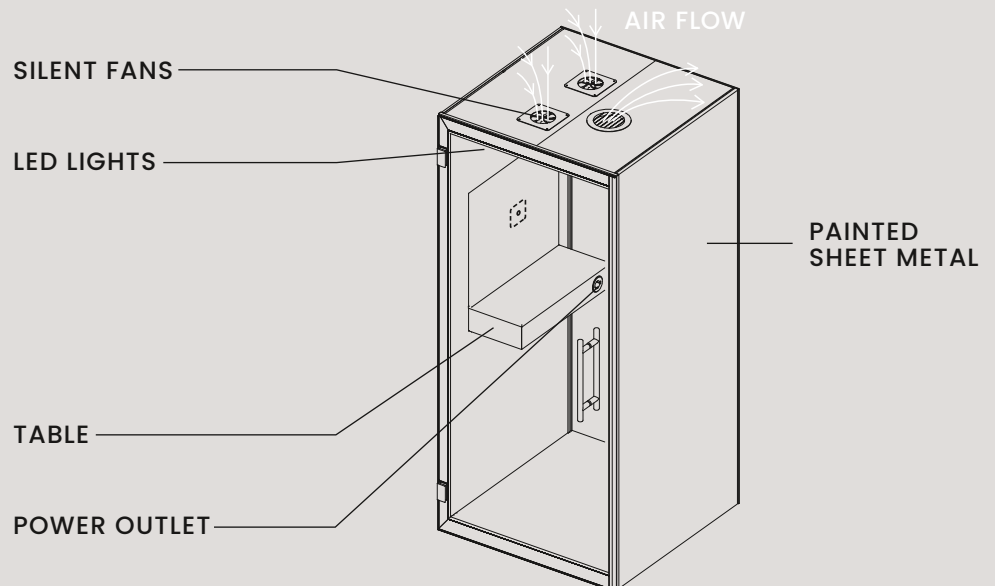

A silent space for creativity to flourish

Affordable, yet sleek

Direct from our factory to you, Chatbox is shipped flat-packed, making it more affordable than other phone booths.

2 people + 30 min + 1 tool

No installer needed to set up Chatbox. Just ask a friend for some help. Done!

Durable means sustainable

Well thought-out form, construction, and choice of material allows for extended durability. In addition, easy assembly and disassembly allow you to take it to your next office space.