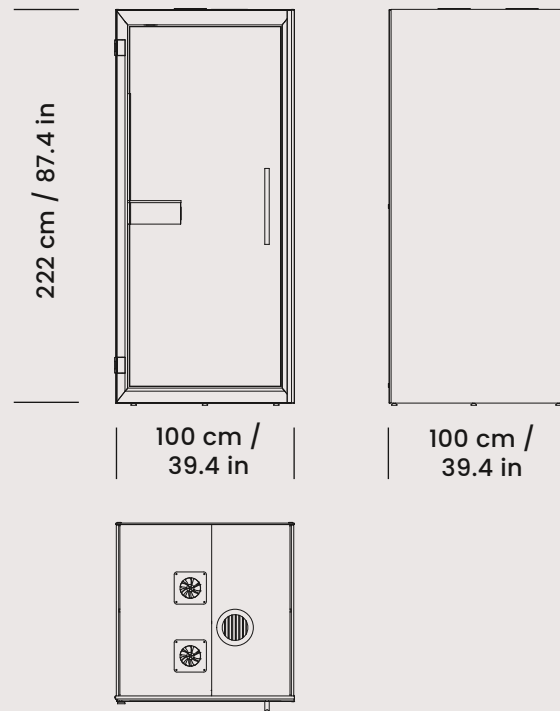

Your new normality

Single

A space to focus on your own or make uninterrupted phone calls.